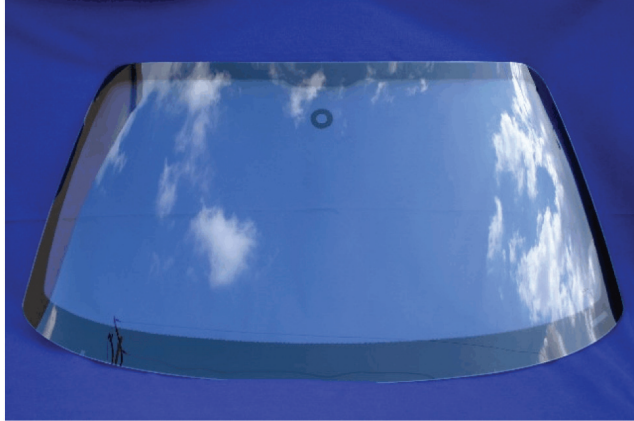

PRODUCT RELEASE

GT Series 1 introduces a new product!

Race Windshields - New - to fit Porsche 997 GT3's

The windshields are optically clear and are guaranteed to fit. These windshields are DOT approved . The glass is tinted without shading and includes the mirror mount. Windshields are delivered individually boxed. Windshields must be re-packed for transporter travel. Actual wt. 25lbs. Shipping wt. 33lbs.